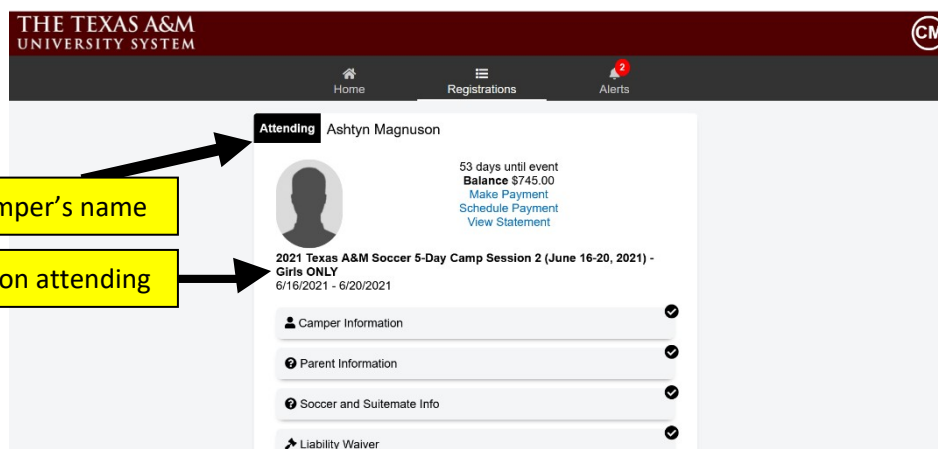

How to Order Items that will be delivered during camp check-in:

Reserve Items: will be delivered while at camp (suits, towels)

Use this Link to Login to your account: <https://events.circuitree.com/TAMUS>

Login using the email for the admin (Parent) of the account and password