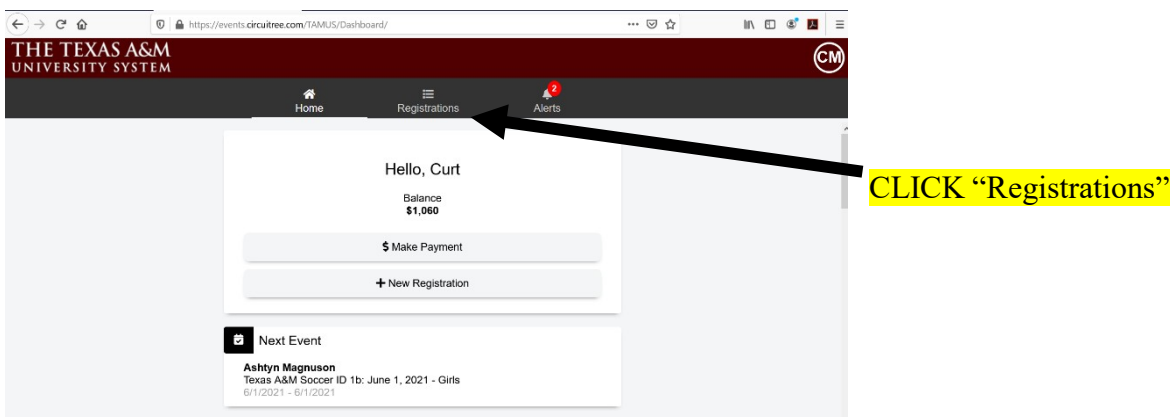

How to Order Items that will be delivered during camp check-in:

Reserve Items: will be delivered while at camp (suits, towels)

Use this Link to Login to your account: <https://events.circuitree.com/TAMUS>

Login using the email for the admin (Parent) of the account and password