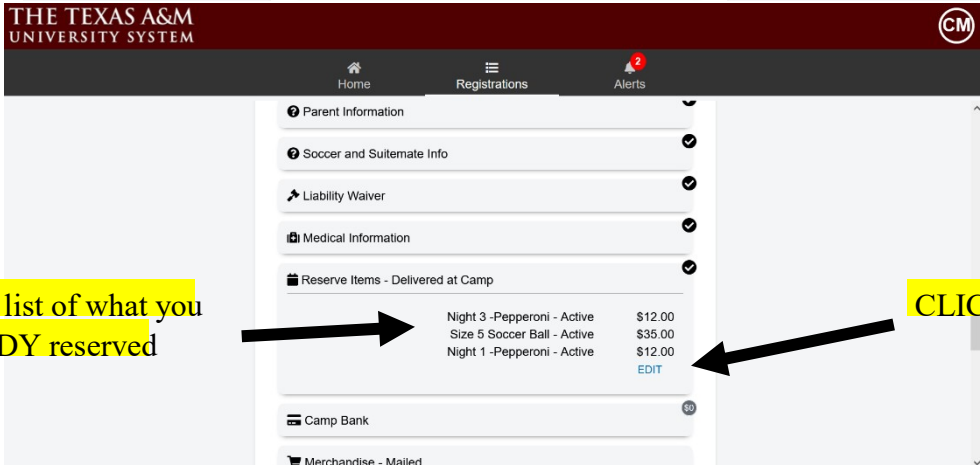

Shows a list of what you ALREADY reserved

CLICK "EDIT" to add items

CLICK the items you want and then click SAVE