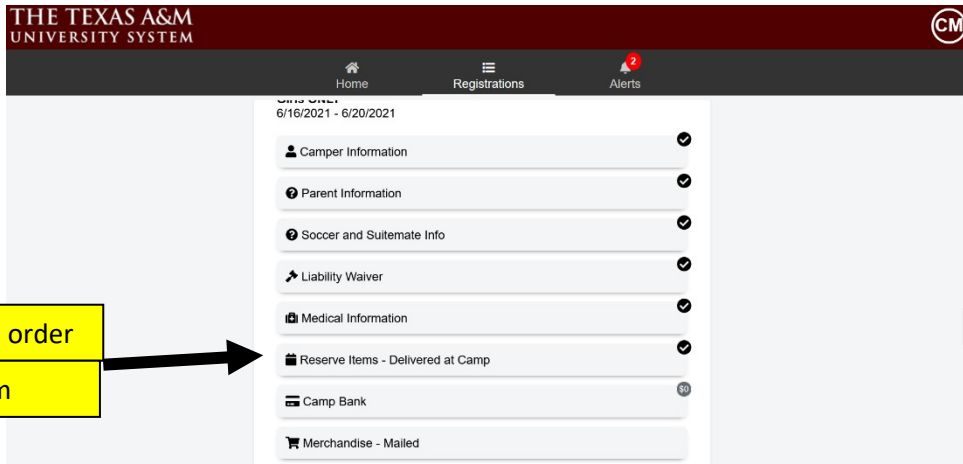

Click here to order your item