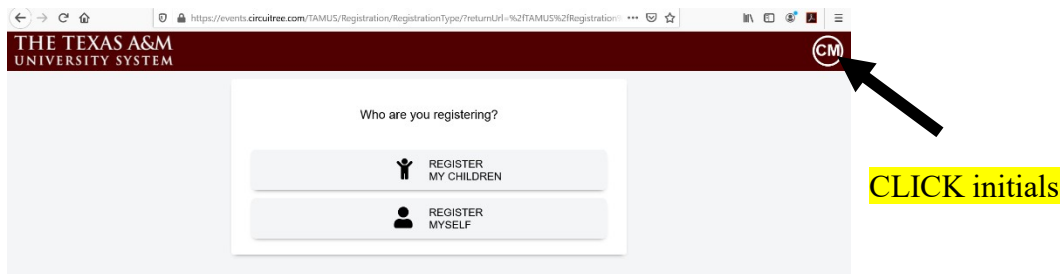

How to Order Items that will be delivered during camp check-in:

Reserve Items: will be delivered while at camp (suits, towels)

Use this Link to Login to your account: <https://events.circuitree.com/TAMUS>

Login using the email for the admin (Parent) of the account and password